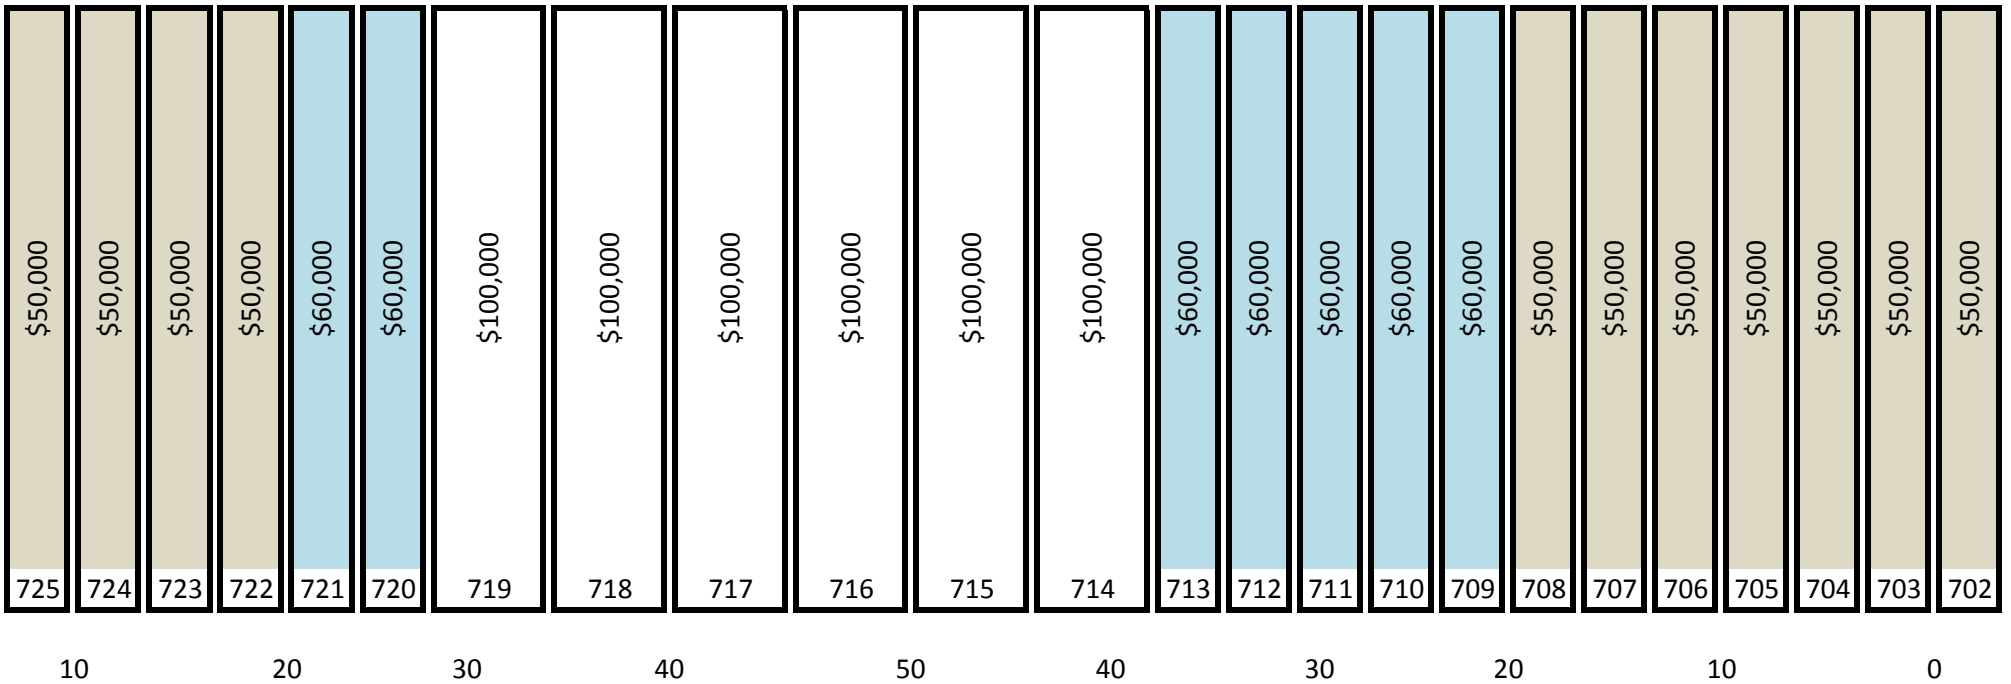

# Huntington CLUB SUITES

Full Season Suite Premium Pricing (80% tax deductible).

Tickets and catering additional.

Previous suite/donor agreement pricing honored through length of current term.

SOUTH

NORTH

LARGE SUITE: 24 SEATS, 6 STOOLS, 6 SRO

SMALL SUITE: 12 SEATS, 4 STOOLS, 2 SRO (Approximately 300 sq. ft. - 28' x 11.25')